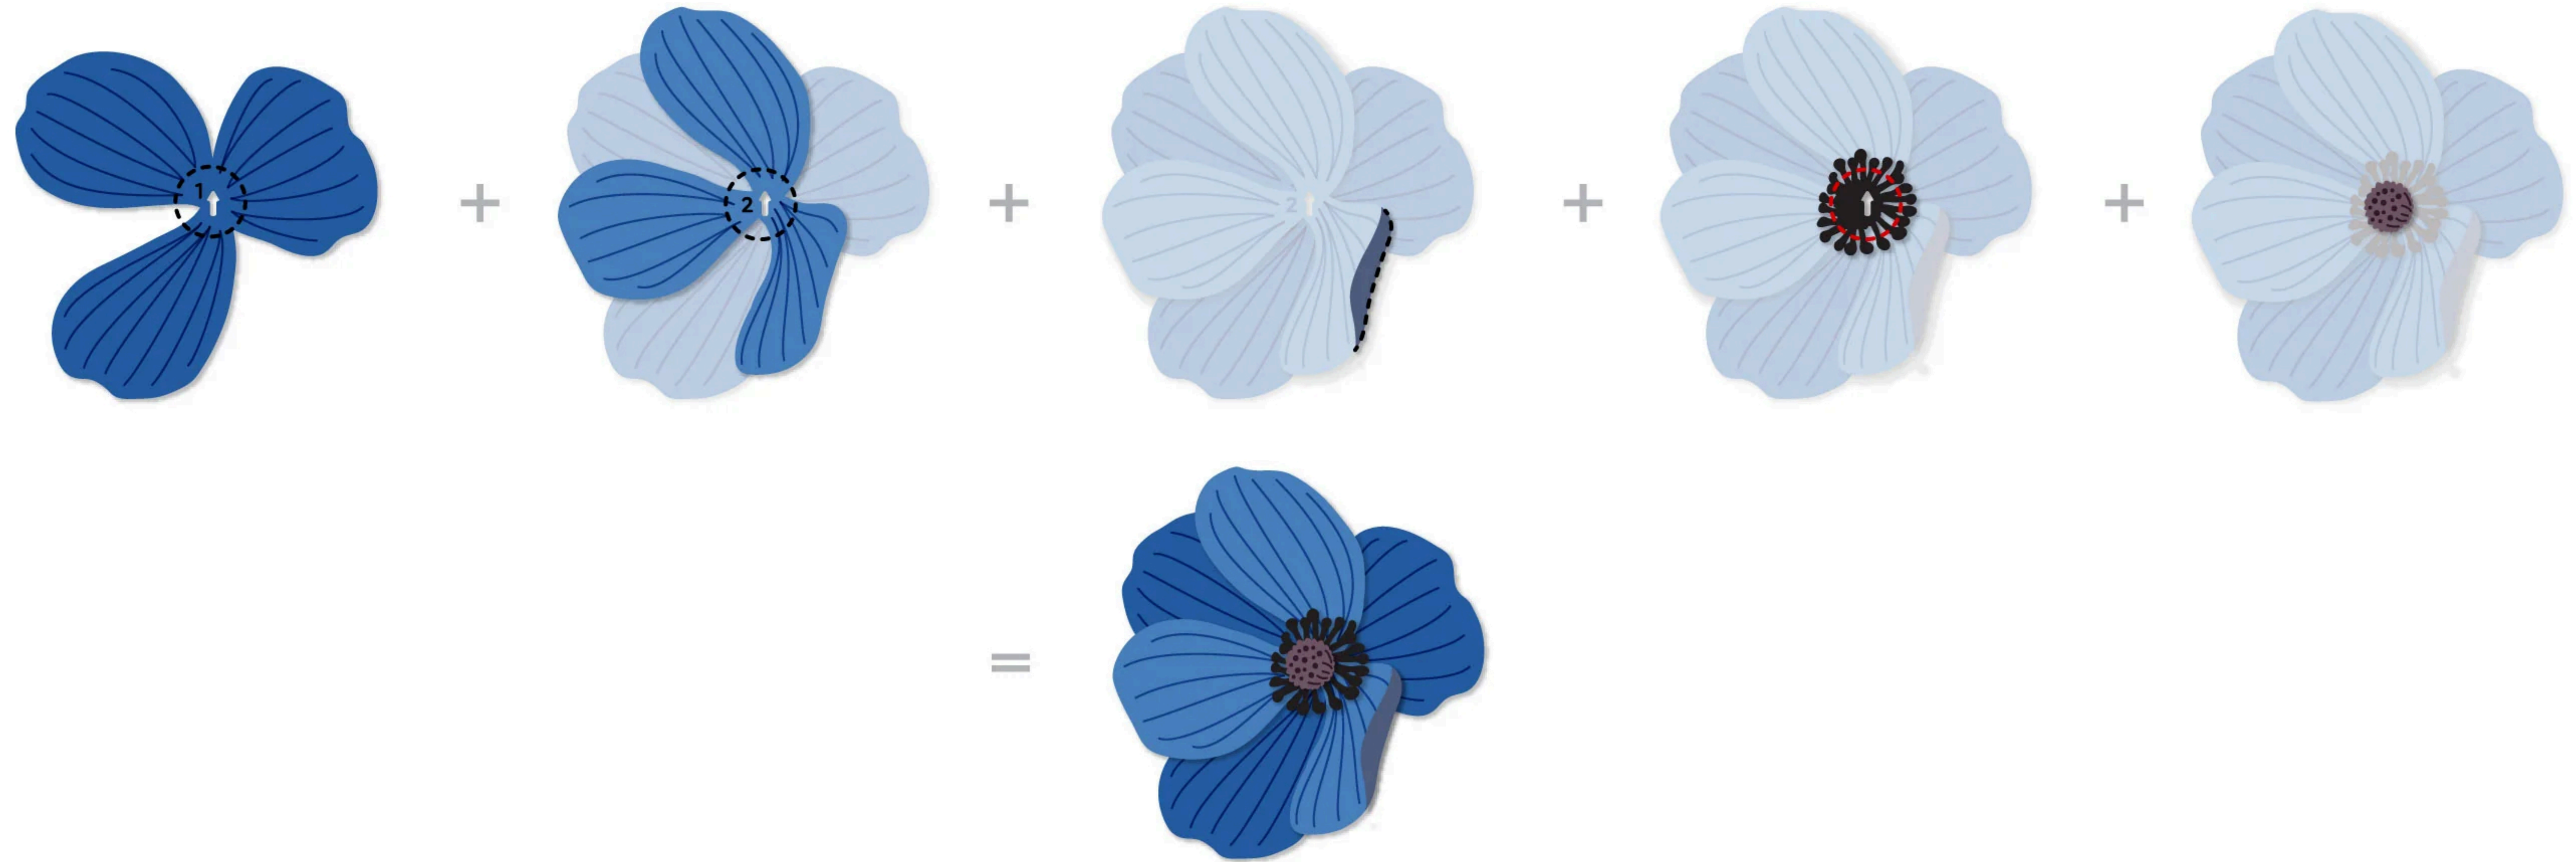

**Craft-A-Flower:**  
Anemone Blue Poppy Layering Die Set  
**LAYERING GUIDE**

**Inks:**

- Ultramarine
- Azurite
- Tanzanite
- Grape Agate
- Plum

\*45% actual size