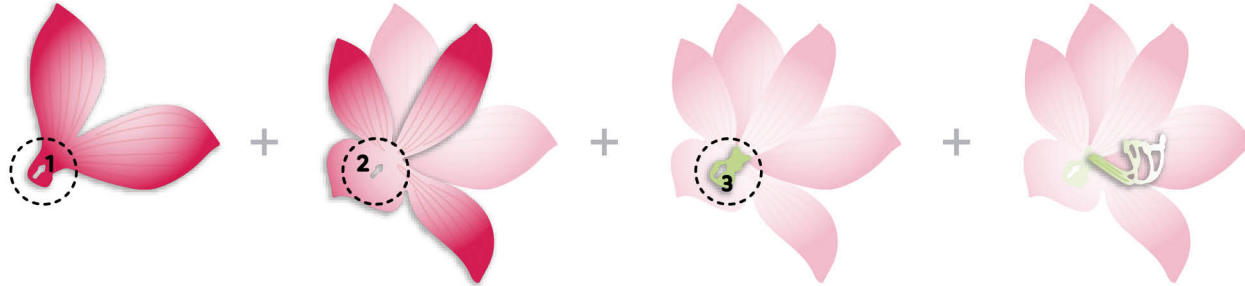

Craft-A-Flower:
Amaryllis Layering Die Set
LAYERING GUIDE

- Inks:**
- Firefly
 - Frosty Pink
 - Ruby Red
 - Honey Drizzle

**50% actual size*