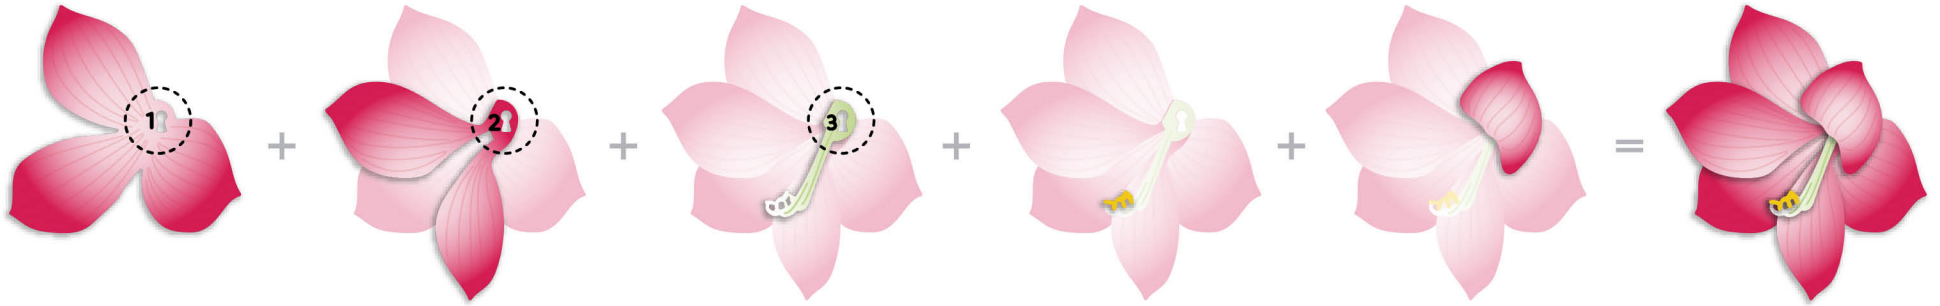

Craft-A-Flower:
Amaryllis Layering Die Set
LAYERING GUIDE

- Inks:**
- Firefly
 - Frosty Pink
 - Ruby Red
 - Honey Drizzle

**50% actual size*