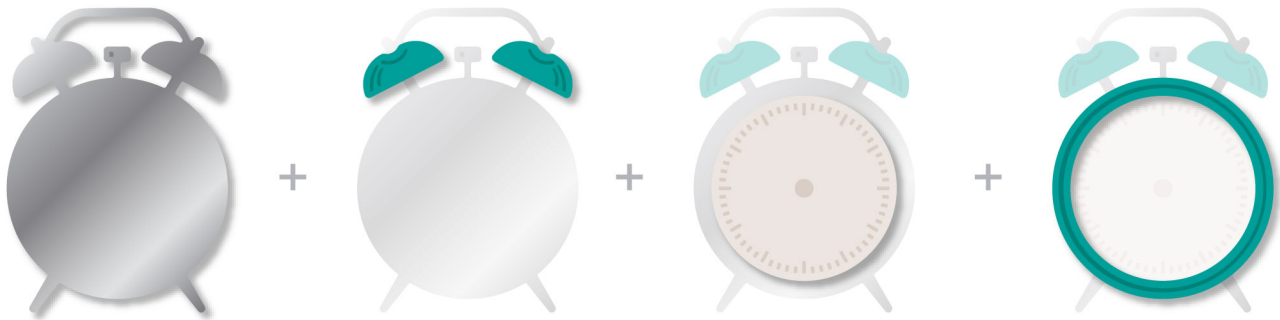

Mini Delight: Live in the Moment

Stamp & Die Set

LAYERING GUIDE

MD Live in the Moment Die Set

MD Live in the Moment Stamp Set

ASSEMBLED INSPIRATION

Inks:

- Obsidian
- Lagoon
- Morning Frost
- Silver Lake
- Pure Graphite

Cardstock:

- Brushed Silver Metallic

*70% actual size