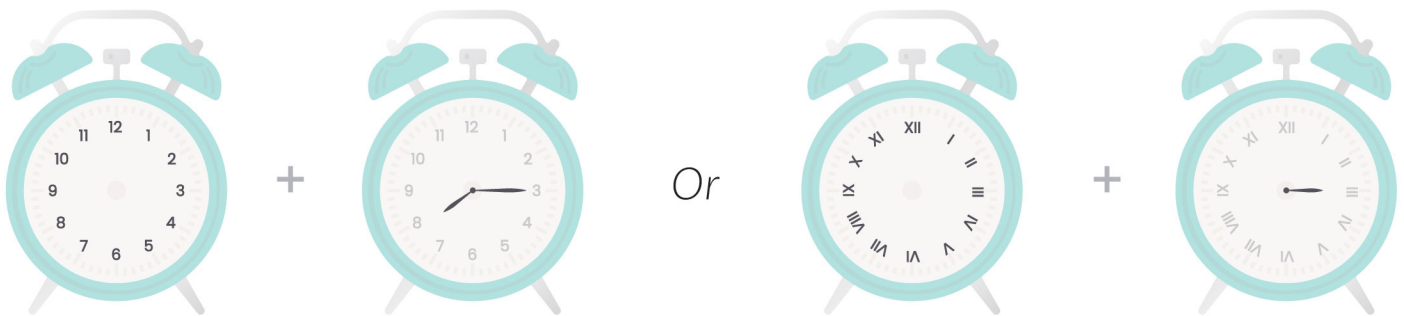

Mini Delight: Live in the Moment

Stamp & Die Set

LAYERING GUIDE

MD Live in the Moment Die Set

MD Live in the Moment Stamp Set

ASSEMBLED INSPIRATION

Inks:

- Obsidian
- Lagoon
- Morning Frost
- Silver Lake
- Pure Graphite

Cardstock:

- Brushed Silver Metallic

*70% actual size