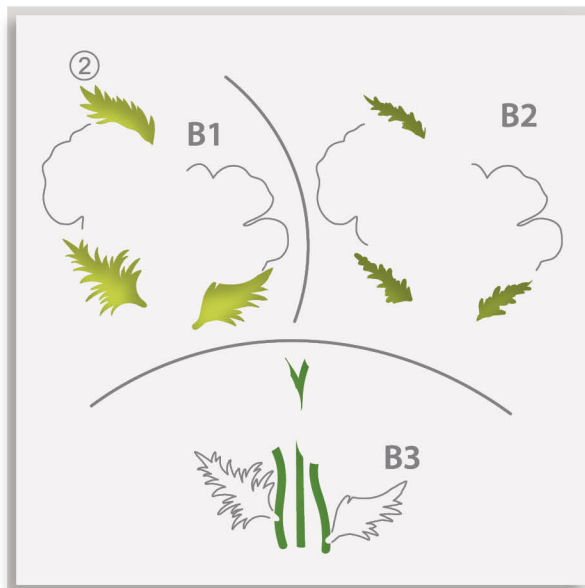

**Dynamic Duo: Precious Poppies**  
Stamp & Stencil Set

**LAYERING GUIDE**

- Inks:**
- Obsidian
  - Burnt Red
  - Rouge
  - Grass Field
  - Parrot
  - Olive

Stamp Set

+

=

+

=